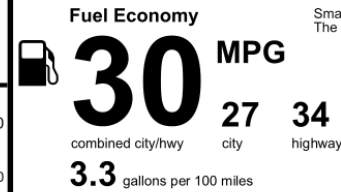

AUDIO & INFOTAINMENT

12.3" Color Touch-Screen Center Display
Audio System
NissanConnect®
Services powered by SiriusXM®+
Wireless Apple CarPlay®
Wireless Android Auto™
Siri® Eyes Free
Hands-Free Text Messaging Assistant
Wi-Fi Hotspot
Connected Garage Door Opener (myQ)

EXTERIOR

Manual Folding
Power Outside Mirrors w/ Integrated Turn Signal
Front and Rear Bumper w/ Black Fascia Accent
LED Low & High Beam Headlight
LED Daytime Running Lights
Roof Rails

+See your Dealer for terms, conditions and limitations

++Optional equipment replaces standard equipment where applicable

**State laws may apply. Review before using

Manufacturer's Suggested Retail Base Price:	$28,460.00
Options Included by Manufacturer	
SR AWD Premium Package	1,600.00
Panoramic Moonroof	
Bose 10 Speaker Audio w/ Headrest Speaker Driver & Passenger Heated Steering Wheel	
Cold Weather Package	300.00
Heated Front Seats	
Heated Mirrors	
Rear Floor Heater Ducts	
Splash Guards	255.00
Carpeted Floor Mats	205.00
Accessory 19" Alloy Wheels	620.00
DESTINATION CHARGES	1,495.00
Total*	$32,935.00

Warranty Booklet & owner publications available @ <https://www.nissanusa.com/owners/manuals-guides.html> or call 1-800-NISSAN-1

EPA DOT Fuel Economy and Environment

Gasoline Vehicle

Small SUVs range from 14 to 138 MPG. The best vehicle rates 146 MPGe.

You Save $250
in fuel costs over 5 years compared to the average new vehicle.

Annual fuel cost $1,650

Fuel Economy & Greenhouse Gas Rating (tailpipe only) **Smog Rating** (tailpipe only)